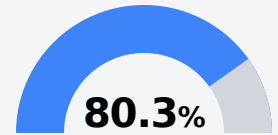

Teacher Data

29.9

Teachers

Experienced Teachers