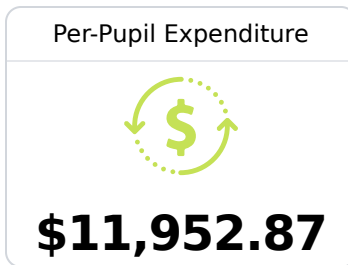

Graduation Rate	
State	85.0%
District	76.1%
School	N/A

Teacher Data

7.7

Teachers

Experienced Teachers

Provisional Teachers

In-Field Teachers

B Salem Attendance Center Walthall County School District