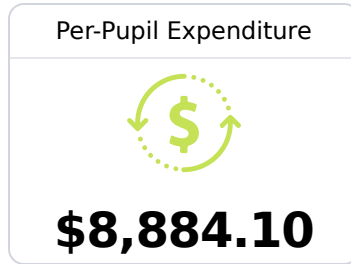

D Tylertown Elementary School

Walthall County School District

705 Broad Street
Tylertown, MS 39667

Felecia Prince
fprince@wcsd.k12.ms.us

Identified for **Targeted Support and Improvement**

Due to the impact of COVID-19 on school closures in the 2019-20 school year and a waiver from the U.S. Department of Education, the Mississippi Department of Education (MDE) has no assessment and accountability data to report for the 2019-20 school year.

Teacher Data

17.7

Teachers

93.6%

Experienced Teachers

11.3%

Provisional Teachers

97.2%

In-Field Teachers