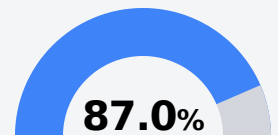

Graduation Rate	
State	85.0%
District	76.1%
School	N/A

Teacher Data

7.7

Teachers

Experienced Teachers

Provisional Teachers

In-Field Teachers

B Salem Attendance Center Walthall County School District