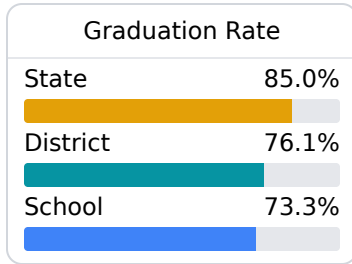

Tylertown High School

Walthall County School District

204 High School Road
Tylertown, MS 39667

Ronald Morgan
rmorgan@wcsd.k12.ms.us

Identified for **Additional Targeted Support and Improvement**

Due to the impact of COVID-19 on school closures in the 2019-20 school year and a waiver from the U.S. Department of Education, the Mississippi Department of Education (MDE) has no assessment and accountability data to report for the 2019-20 school year.