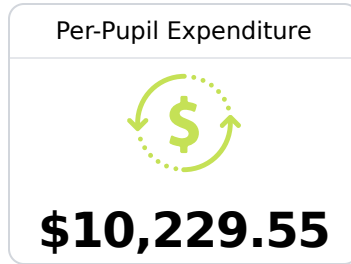

Tylertown High School

Walthall County School District

204 High School Road
Tylertown, MS 39667

Ronald Morgan
rmorgan@wcsd.k12.ms.us

Identified for **Additional Targeted Support and Improvement**

Due to the impact of COVID-19 on school closures in the 2019-20 school year and a waiver from the U.S. Department of Education, the Mississippi Department of Education (MDE) has no assessment and accountability data to report for the 2019-20 school year.