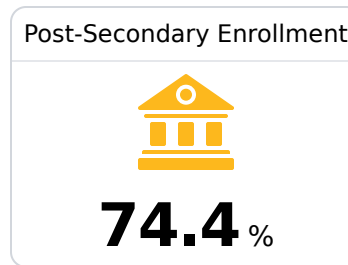

B Salem Attendance Center Walthall County School District

881 Highway 27 North
Tylertown, MS 39667

Vanessa Boyd
vboyd@wcsd.k12.ms.us

Due to the impact of COVID-19 on school closures in the 2019-20 school year and a waiver from the U.S. Department of Education, the Mississippi Department of Education (MDE) has no assessment and accountability data to report for the 2019-20 school year.