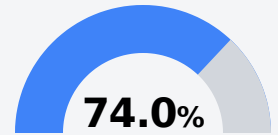

Teacher Data

7.7

Teachers

Experienced Teachers