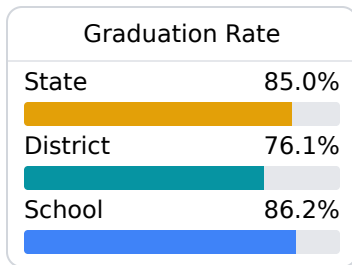

B Salem Attendance Center Walthall County School District

881 Highway 27 North
Tylertown, MS 39667

Vanessa Boyd
vboyd@wcsd.k12.ms.us

Due to the impact of COVID-19 on school closures in the 2019-20 school year and a waiver from the U.S. Department of Education, the Mississippi Department of Education (MDE) has no assessment and accountability data to report for the 2019-20 school year.