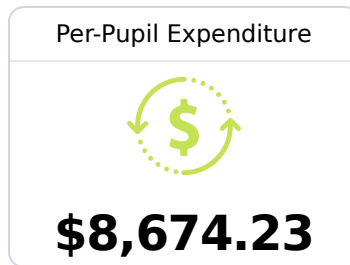

B Salem Attendance Center Walthall County School District

881 Highway 27 North
Tylertown, MS 39667

Vanessa Boyd
vboyd@wcsd.k12.ms.us

Due to the impact of COVID-19 on school closures in the 2019-20 school year and a waiver from the U.S. Department of Education, the Mississippi Department of Education (MDE) has no assessment and accountability data to report for the 2019-20 school year.