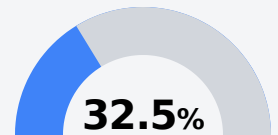

Graduation Rate	
State	85.0%
District	76.1%
School	N/A

Teacher Data

7.7

Teachers

Experienced Teachers

Provisional Teachers

In-Field Teachers

B Salem Attendance Center Walthall County School District